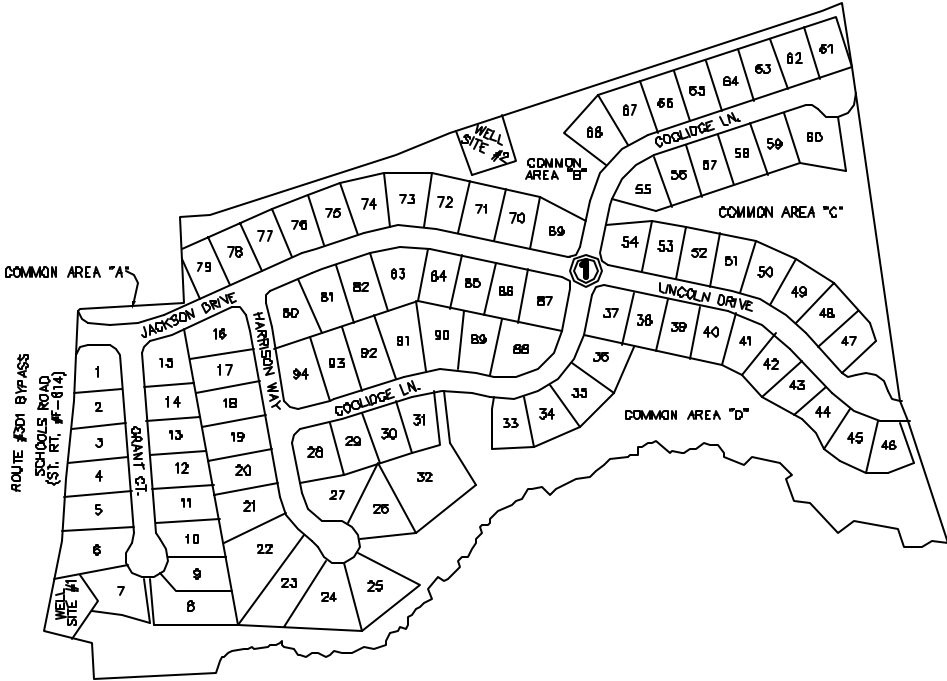

CAROLINE COUNTY

① - MAURY HEIGHTS SECTION 3

BOWLING GREEN DISTRICT

SECTION _____
INSERT 4301